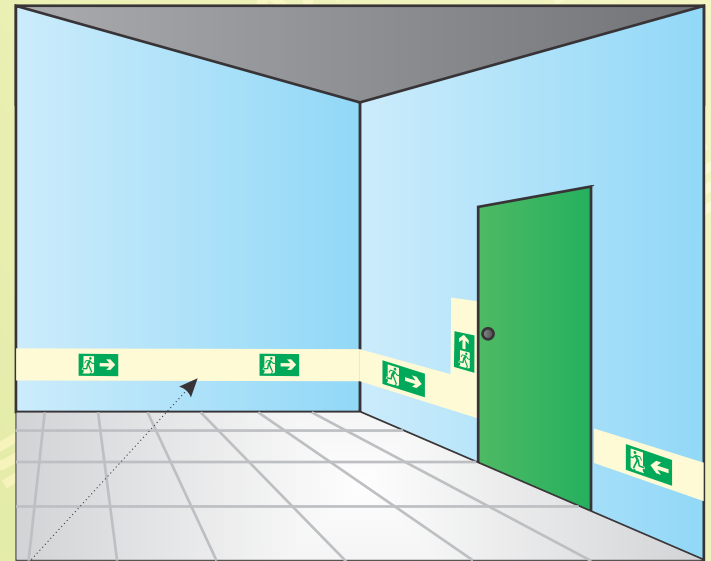

C-9

EXIT SIGNS

Available in
Photoluminescent,
Reflective &
Standard

Double Sided Hanging Signs

Printed double sided on 3mm foamex this range indicates the position of emergency equipment quickly and efficiently:

AAF 001 150

AAF 001 151

AAF 001 152

AAF 001 153

C-10

SAFETY WAY GUIDANCE

Available in
Photoluminescent,
Reflective &
Standard

Self - adhesive
sign for floor