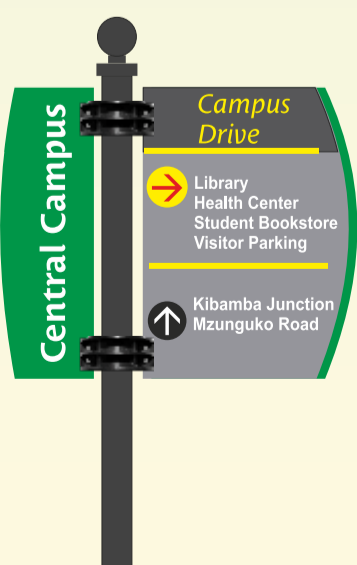

## C - Clamp application in Signnags

Ceiling suspended

Lawn sign

Multiple / Modular Sign system

Contractor's site sign

Front side

Back side

### 360° Rotation

Rotates to any direction - Multiple signs can be mounted on a single pole

Front side

Back side

4