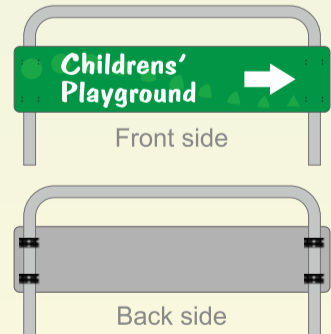

## C - Clamp application in Signnags

Ceiling suspended

Lawn sign

Multiple / Modular Sign system

Contractor's site sign

Front side

Back side

### 360° Rotation

Rotates to any direction - Multiple signs can be mounted on a single pole

Front side

Back side

4