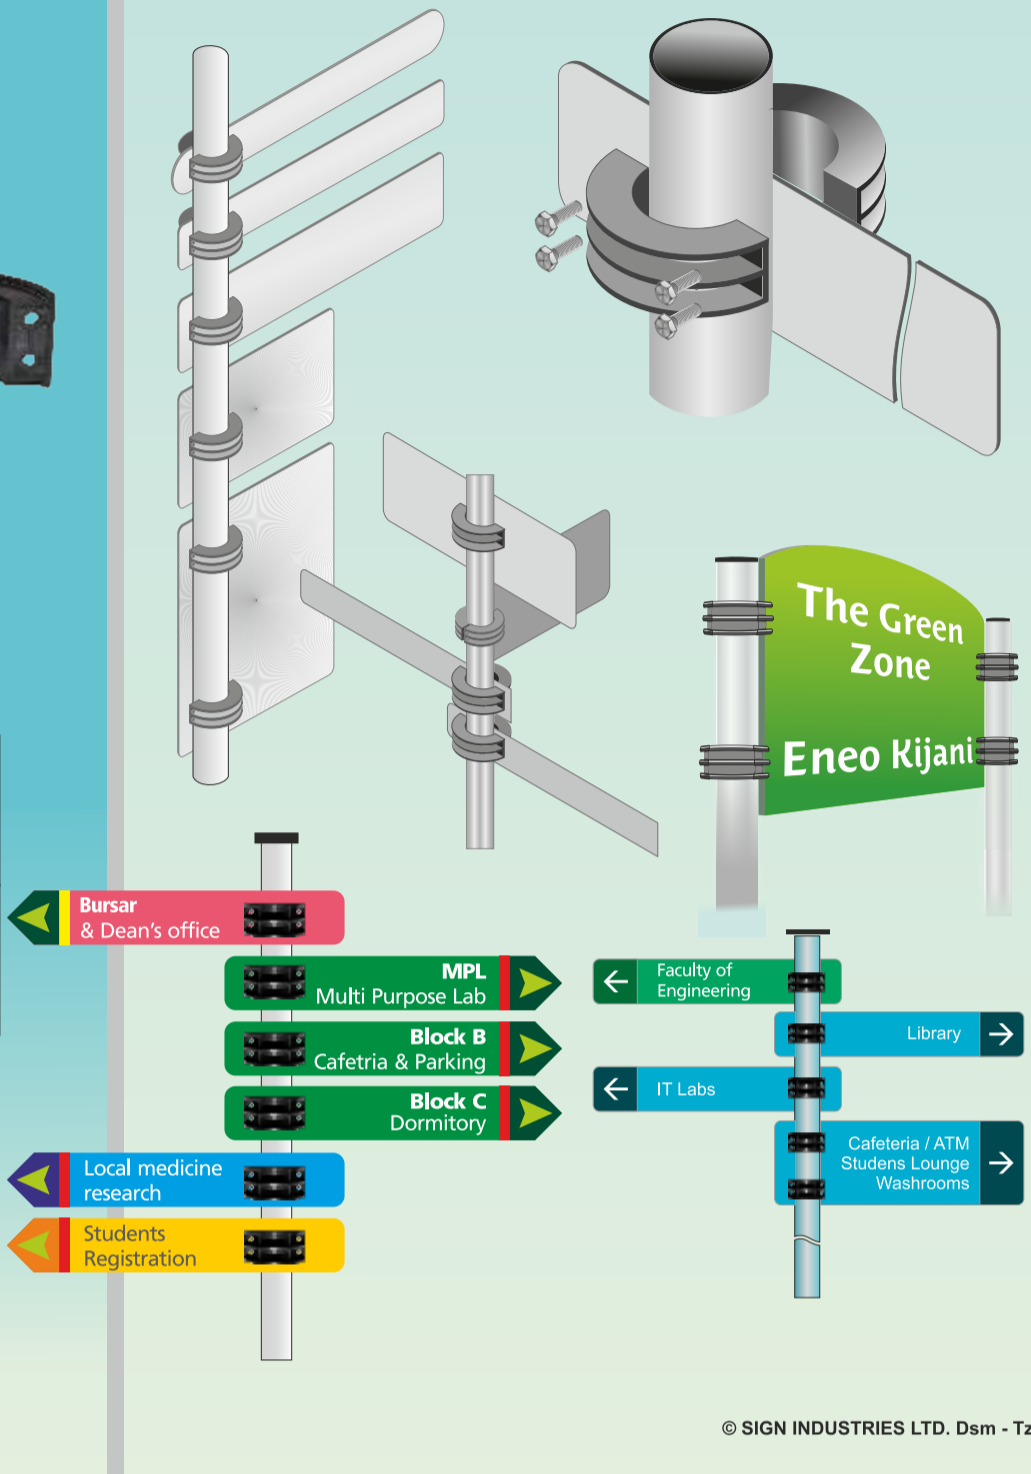

### Face plates

Heigh of face plate shown here is to the nearest approximation as a guidance only and may vary slightly depending on the extrusion supplier

### Side tracks

- Straight & Flat
- Radius Curved
- Angle Bevelled

### Face plates

## The Flexible & adjustable **C-CLAMP FIXTURE**

© SIGN INDUSTRIES LTD. Dsm - Tz.