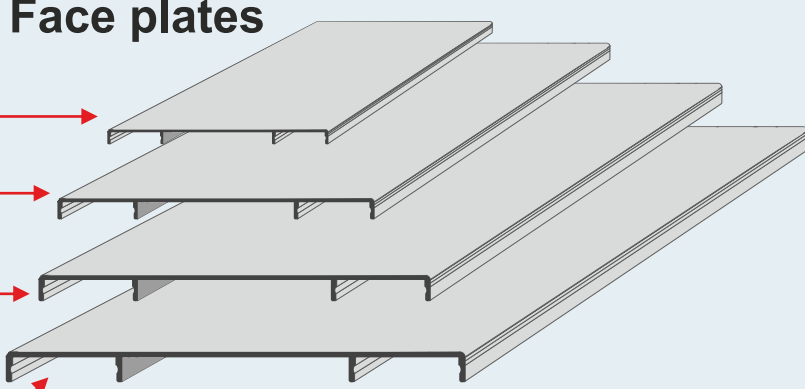

The elegance & simplicity of **FLAT PROFILE**

It's **Modular system**, you can add, mix different size or colours in a single system subtract the face plates, alter or modify the system and it will still look elegant

Usage & application:

- Door name plates, flexible in height & length.
- Slider name plates to change message instantly
- Door numbers for offices, Hotel rooms, school & other commercial use
- Directories on wall and hanging
- Way finding signs

Material: Face plates and side track are made of aluminum snap on brackets and end caps are made of plastic Comes in silver mill finish, can be painted to any color

We are factory trained and authorized professionals for designing concept using SLATZ aluminium directory and way finding signs using flat faced SLATS profile as well as other aluminium profiles in combination or stand alone. We are therefore expert in all custom tailored designs and projects to design attractive and appealing signs.

Face plates

Heigh of face plate shown here is to the nearest approximation as a guidance only and may vary slightly depending on the extrusion supplier

Side tracks

- Straight & Flat
- Radius Curved
- Angle Bevelled

Face plates