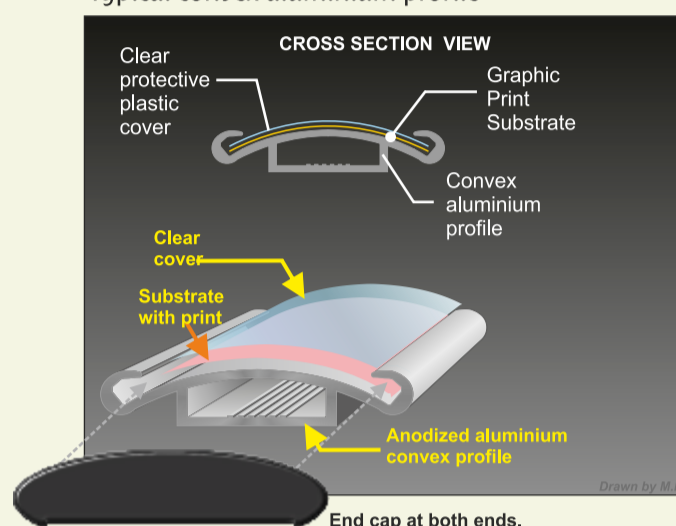

### HOW TO ORDER

The X width is relative, and available in required size as per the length of the name or title  
The Y height is absolute and available in fixed heights as shown.

X WIDTH / LENGTH	Y HEIGHT
	40mm
	60mm
	80mm
	100mm
	120mm
	150mm
	200mm

Height size shown here is to the nearest approximation as a guidance only and may vary slightly depending on the extrusion supplier

**Anodized aluminium extruded profile**  
Clear protective transparent cover in 500 | 700 | 1000 microns  
Black | Grey plastic end caps  
*Aluminum end caps available as option*

60mm Series of Convex profile (Example)

Typical convex aluminium profile

© SIGN INDUSTRIES LTD. Dsm - Tz.

## 1 The appeal & versatility of CONVEX PROFILE

The message, text, printed graphics can be changed by user as and when needed by themselves without the need of requiring our services

Door sign

Matching table top sign