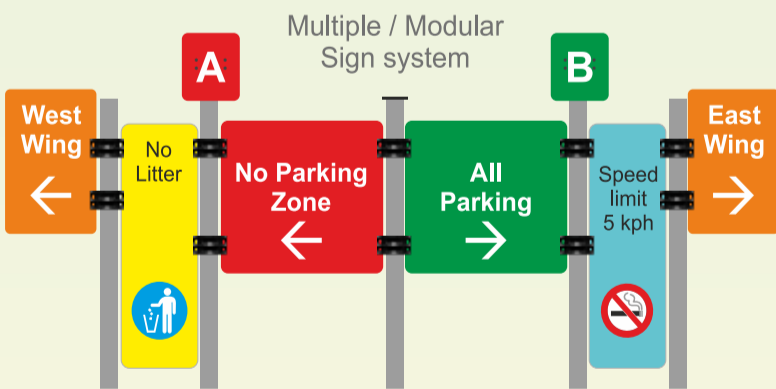

### Side tracks

- Straight & Flat
- Radius Curved
- Angle Bevelled

## The Flexible & adjustable **C-CLAMP FIXTURE**

© SIGN INDUSTRIES LTD. Dsm - Tz.

## C - Clamp application in Signnags

Ceiling suspended

Lawn sign

Multiple / Modular Sign system

Contractor's site sign

Front side

Back side

### 360° Rotation

Rotates to any direction - Multiple signs can be mounted on a single pole

Front side

Back side

4