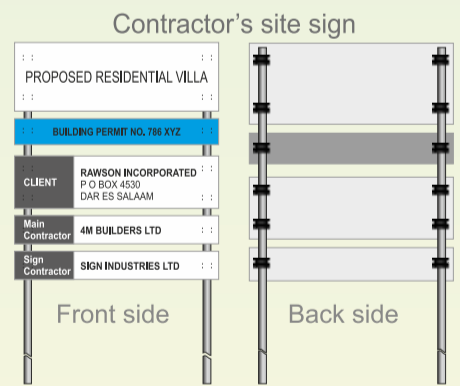

## C - Clamp application in Signnags

Ceiling suspended

Lawn sign

Multiple / Modular Sign system

Contractor's site sign

Front side

Back side

### 360° Rotation

Rotates to any direction - Multiple signs can be mounted on a single pole

Front side

Back side

4