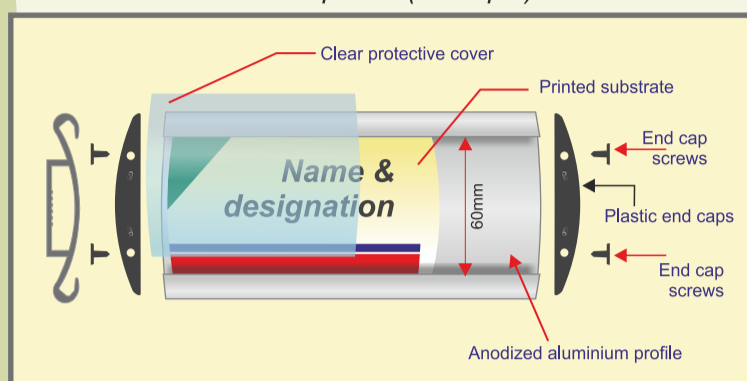

Typical convex aluminium profile