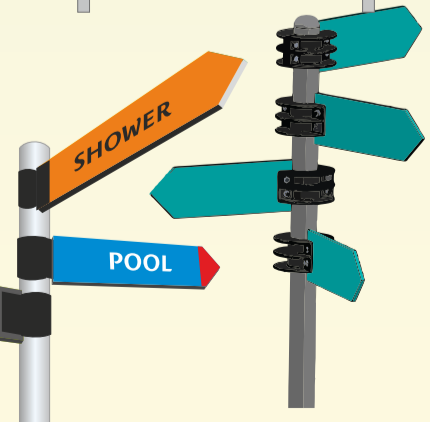

## C - Clamp application in Signnags

Ceiling suspended

Lawn sign

Multiple / Modular Sign system

Contractor's site sign

Front side

Back side

### 360° Rotation

Rotates to any direction - Multiple signs can be mounted on a single pole

Front side

Back side

4