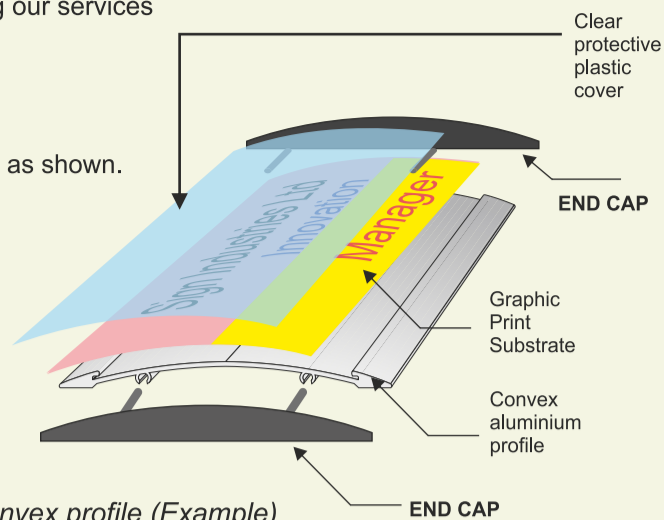

## Directories & Way finding signage solution

Door Signs  
 Desk top  
 Hanging  
 Projecting  
 Suspended  
 Spaced out  
 Wall fixed

## 1 CONVEX PROFILE

The message, text, printed graphics can be changed by user as and when needed by themselves without the need of requiring our services

### HOW TO ORDER

The X width is relative, and available in required size as per the length of the name or title  
The Y height is absolute and available in fixed heights as shown.

X WIDTH / LENGTH	Y HEIGHT
	40mm
	60mm
	80mm
	100mm
	120mm
	150mm
	200mm

Height size shown here is to the nearest approximation as a guidance only and may vary slightly depending on the extrusion supplier

**Anodized aluminium extruded profile**  
Clear protective transparent cover in 500 | 700 | 1000 microns  
Black | Grey plastic end caps  
*Aluminum end caps available as option*