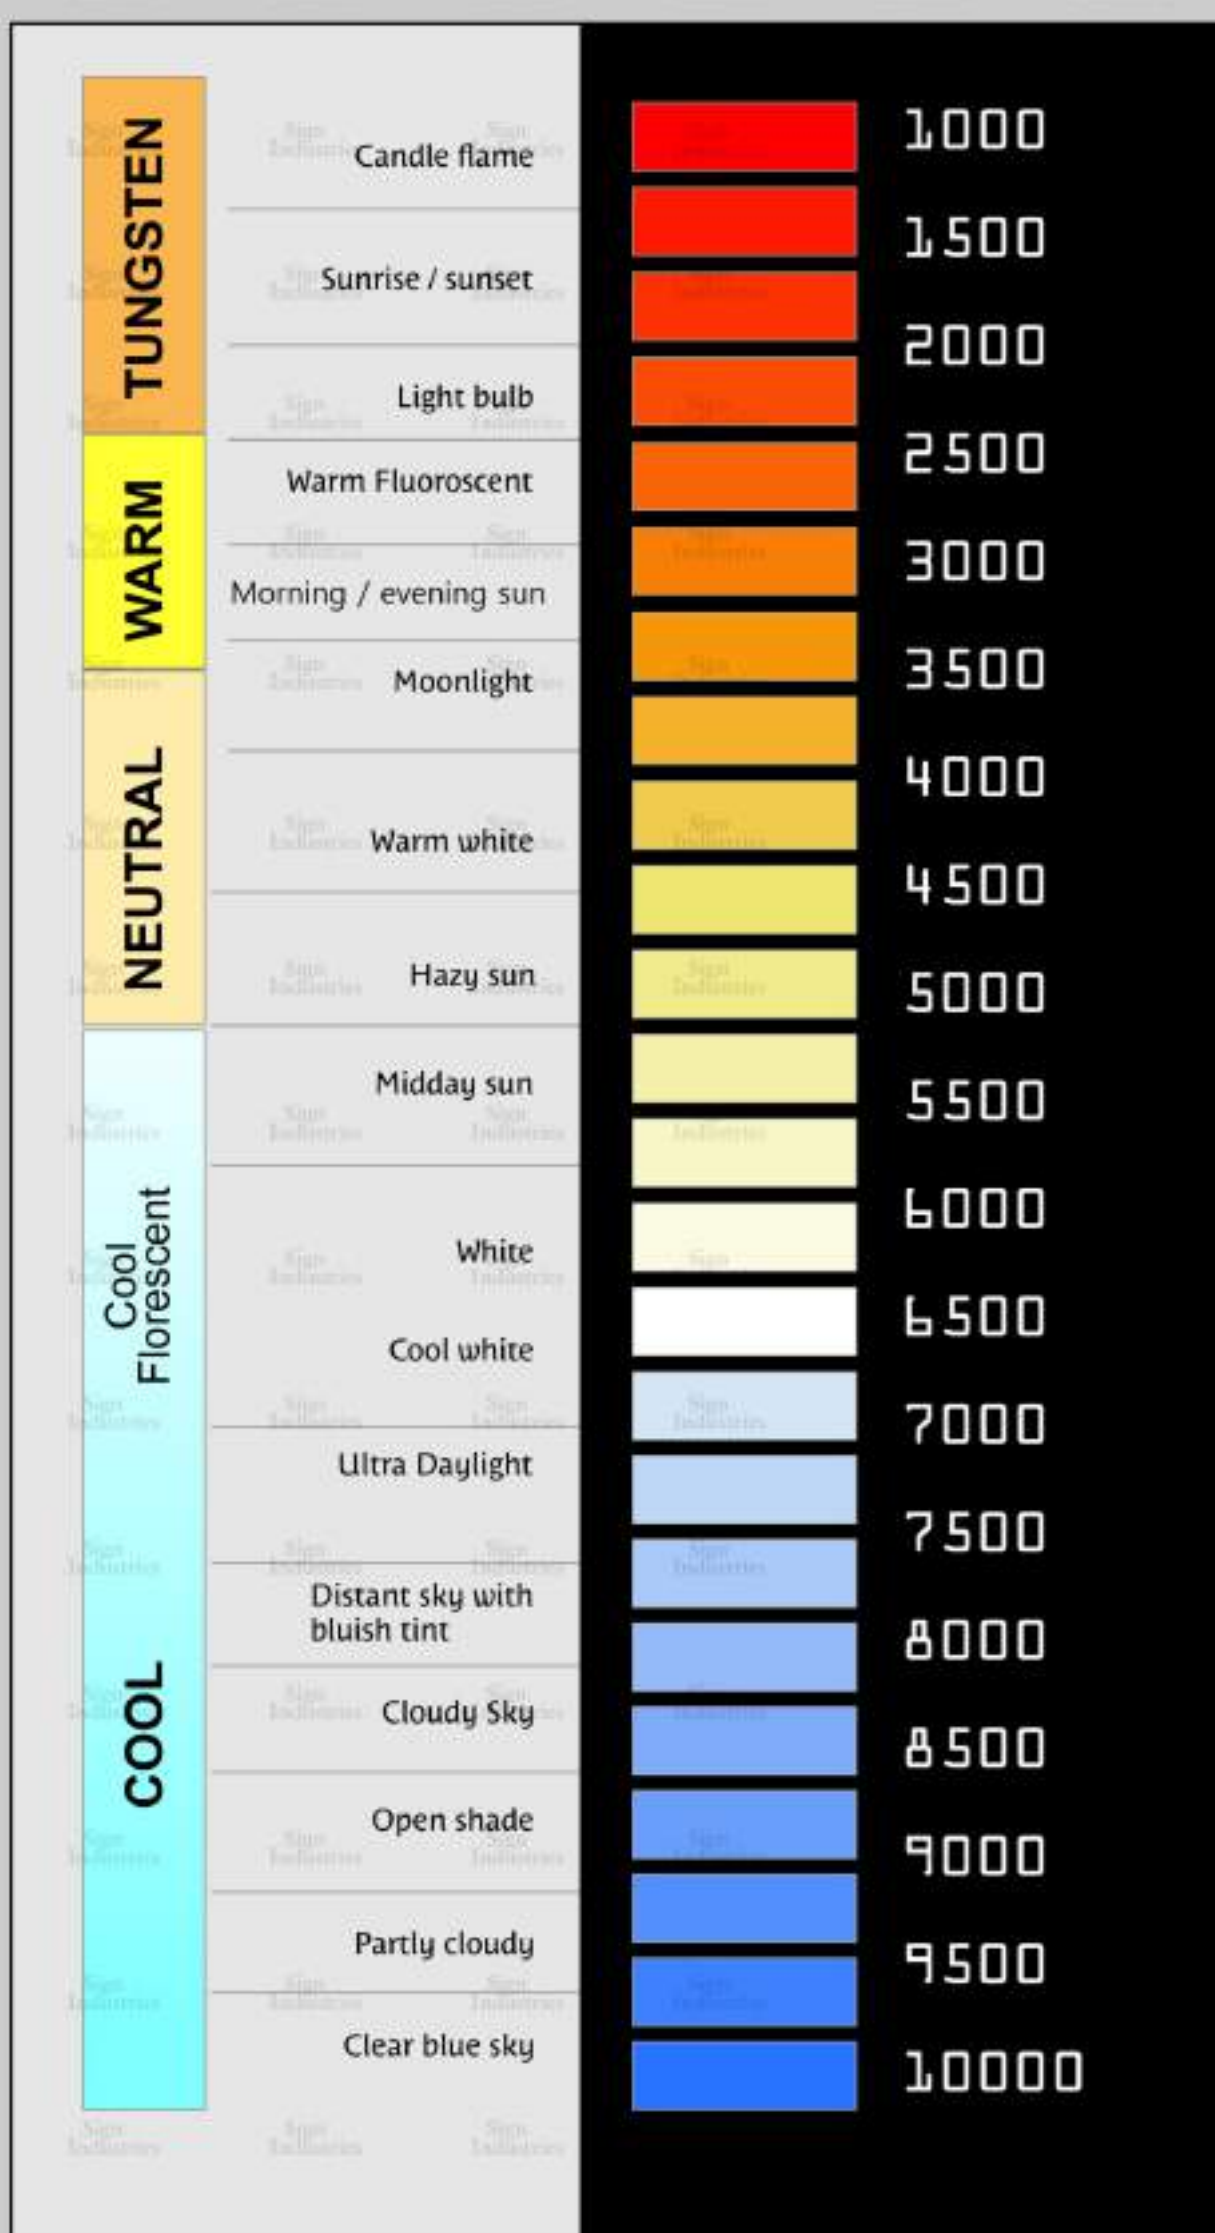

KELVIN LED Color temperature chart

Guide chart created by **SIGN INDUSTRIES R&D**